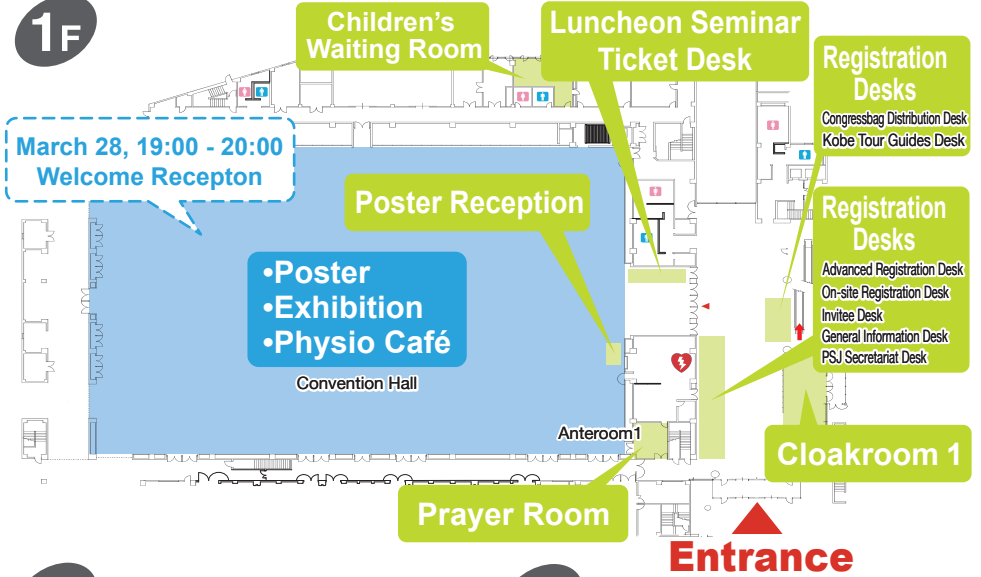

- 3F Room L•M
- 2F Room J•K
- 1F Registration Desk
- Poster Presentation
- Company / Academic Exhibition
- Book Store
- Kobe Tour Guides Desk
- Physio Café (Refreshment Corner)
- Cloakroom 1

Kobe Portopia Hotel, Main Building B1F “Kairaku” Congress Dinner

Room Information

Room A	1F	Main Hall	Kobe International Conference Center
Room B	3F	International Conference Room	
Room C		Reception Hall	
Room D	4F	Meeting Rooms 401+402	
Room E		Meeting Room 403	
Room F	5F	Meeting Room 501	
Room G		Meeting Room 502	
Room H		Meeting Room 503	
Room I		Meeting Rooms 504+505	
Room J	2F	Conference Room 2A	Kobe International Exhibition Hall, No. 2 Building
Room K		Conference Room 2B	
Room L	3F	Conference Room 3A	
Room M		Conference Room 3B	
Poster Exhibition Physio Café	1F	Convention Hall	
Registration Desks	1F	Foyer	
Cloakroom 1	1F	Foyer	
Prayer Room	1F	Anteroom 1	
PC Center	3F	Foyer	
Cloakroom 2	3F	Foyer	
Headquater	3F	Meeting Room 305	

Floor Map

Kobe International Conference Center

Floor Map

Kobe International Conference Center

2F

To Shimin-Hiroba Sta., Kobe International Exhibition Hall, Kobe Portopia Hotel ↓

3F

Kobe International Conference Center

4F

5F

Floor Map

Kobe International Exhibition Hall, No. 2 Building

1F

2F

3F