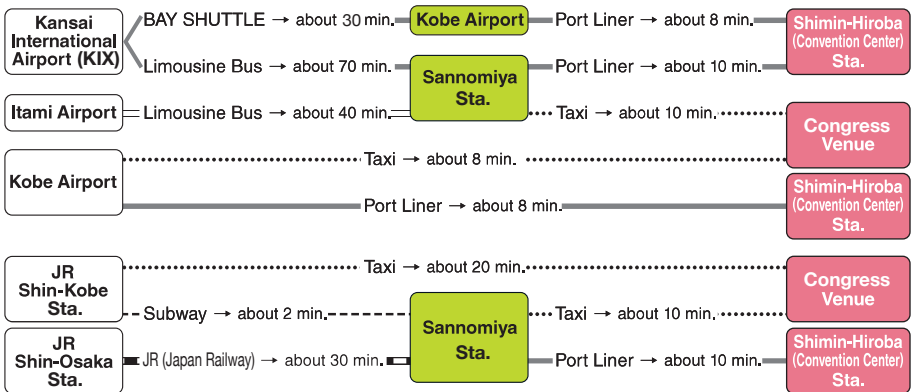

General Information

Access Map

Area Map

Kobe International Conference Center

- 5F Room F•G•H•I
- 4F Room D•E
- 3F Room B•C
- PC Center
- Cloakroom 2
- 1F Room A

Kobe International Exhibition Hall, No. 2 Building

- 3F Room L•M
- 2F Room J•K
- 1F Registration Desk
- Poster Presentation
- Company / Academic Exhibition
- Book Store
- Kobe Tour Guides Desk
- Physio Café (Refreshment Corner)
- Cloakroom 1

Kobe Portopia Hotel, Main Building B1F “Kairaku” Congress Dinner