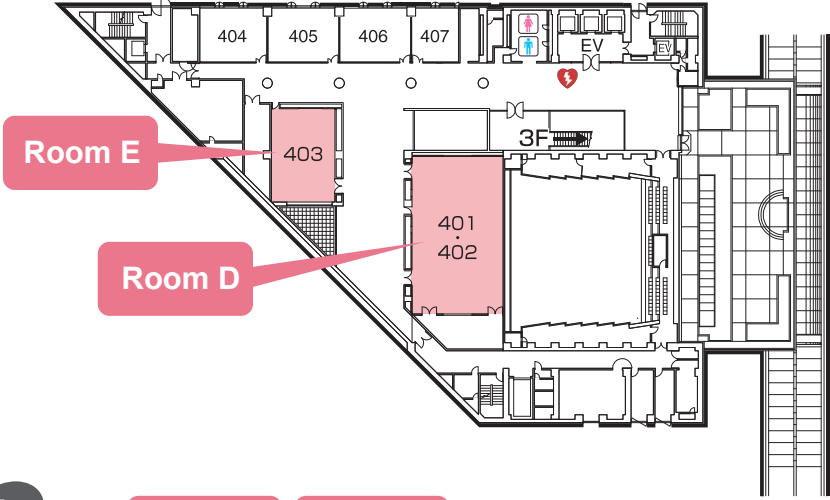

- 3F Room L•M
- 2F Room J•K
- 1F Registration Desk
- Poster Presentation
- Company / Academic Exhibition
- Book Store
- Kobe Tour Guides Desk
- Physio Café (Refreshment Corner)
- Cloakroom 1

Kobe Portopia Hotel, Main Building B1F “Kairaku” Congress Dinner

Room Information

Room A	1F	Main Hall	Kobe International Conference Center
Room B	3F	International Conference Room	
Room C		Reception Hall	
Room D	4F	Meeting Rooms 401+402	
Room E		Meeting Room 403	
Room F	5F	Meeting Room 501	
Room G		Meeting Room 502	
Room H		Meeting Room 503	
Room I		Meeting Rooms 504+505	
Room J	2F	Conference Room 2A	Kobe International Exhibition Hall, No. 2 Building
Room K		Conference Room 2B	
Room L	3F	Conference Room 3A	
Room M		Conference Room 3B	
Poster Exhibition Physio Café	1F	Convention Hall	
Registration Desks	1F	Foyer	
Cloakroom 1	1F	Foyer	
Prayer Room	1F	Anteroom 1	
PC Center	3F	Foyer	
Cloakroom 2	3F	Foyer	
Headquater	3F	Meeting Room 305	

Floor Map

Kobe International Conference Center

Floor Map

Kobe International Conference Center

2F

To Shimin-Hiroba Sta., Kobe International Exhibition Hall, Kobe Portopia Hotel ↓

3F

Kobe International Conference Center

4F

5F

Floor Map

Kobe International Exhibition Hall, No. 2 Building

1F

2F

3F