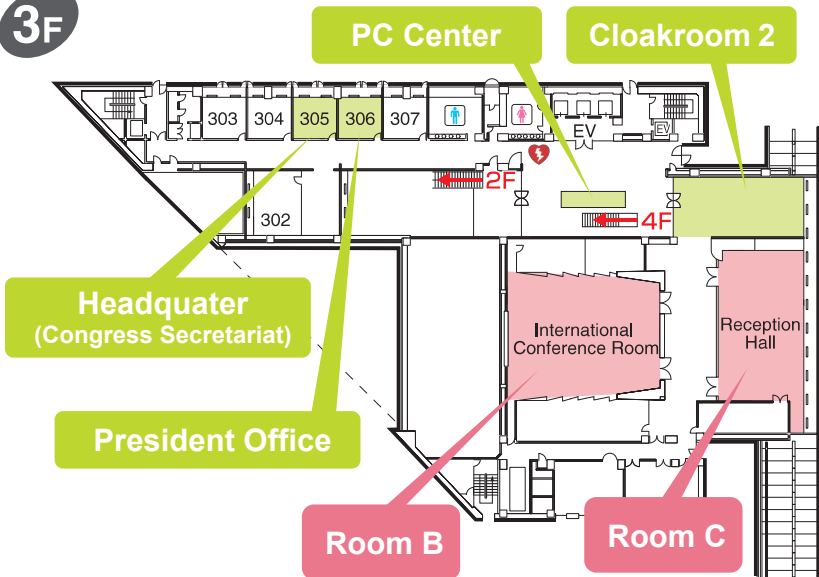

General Information

Access Map

Area Map

Kobe International Conference Center

- 5F Room F•G•H•I
- 4F Room D•E
- 3F Room B•C
- PC Center
- Cloakroom 2
- 1F Room A

Kobe International Exhibition Hall, No. 2 Building

- 3F Room L•M
- 2F Room J•K
- 1F Registration Desk
- Poster Presentation
- Company / Academic Exhibition
- Book Store
- Kobe Tour Guides Desk
- Physio Café (Refreshment Corner)
- Cloakroom 1

Kobe Portopia Hotel, Main Building B1F “Kairaku” Congress Dinner

Room Information

Room A	1F	Main Hall	Kobe International Conference Center
Room B	3F	International Conference Room	
Room C		Reception Hall	
Room D	4F	Meeting Rooms 401+402	
Room E		Meeting Room 403	
Room F	5F	Meeting Room 501	
Room G		Meeting Room 502	
Room H		Meeting Room 503	
Room I		Meeting Rooms 504+505	
Room J	2F	Conference Room 2A	Kobe International Exhibition Hall, No. 2 Building
Room K		Conference Room 2B	
Room L	3F	Conference Room 3A	
Room M		Conference Room 3B	
Poster Exhibition Physio Café	1F	Convention Hall	
Registration Desks	1F	Foyer	
Cloakroom 1	1F	Foyer	
Prayer Room	1F	Anteroom 1	
PC Center	3F	Foyer	
Cloakroom 2	3F	Foyer	
Headquater	3F	Meeting Room 305	

Floor Map

Kobe International Conference Center

Floor Map

Kobe International Conference Center

2F

To Shimin-Hiroba Sta., Kobe International Exhibition Hall, Kobe Portopia Hotel ↓

3F

Kobe International Conference Center