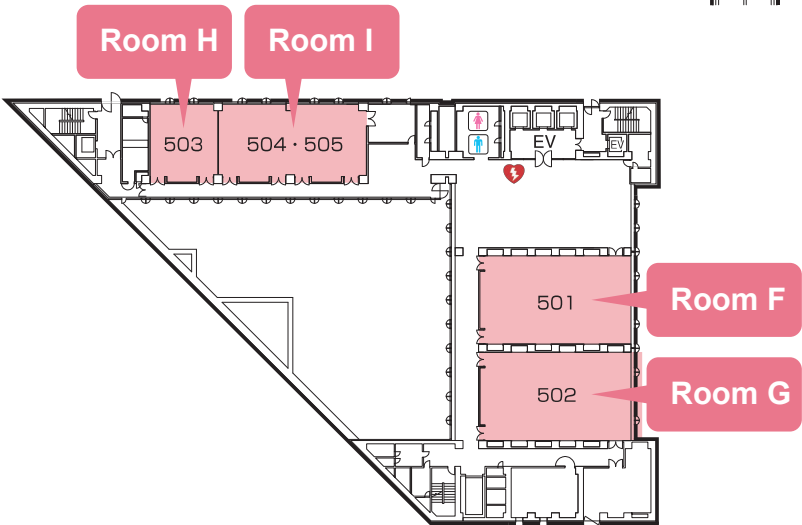

- 3F Room L•M
- 2F Room J•K
- 1F Registration Desk
- Poster Presentation
- Company / Academic Exhibition
- Book Store
- Kobe Tour Guides Desk
- Physio Café (Refreshment Corner)
- Cloakroom 1

Kobe Portopia Hotel, Main Building B1F “Kairaku” Congress Dinner

Room Information

Room A	1F	Main Hall	Kobe International Conference Center
Room B	3F	International Conference Room	
Room C		Reception Hall	
Room D	4F	Meeting Rooms 401+402	
Room E		Meeting Room 403	
Room F	5F	Meeting Room 501	
Room G		Meeting Room 502	
Room H		Meeting Room 503	
Room I		Meeting Rooms 504+505	
Room J	2F	Conference Room 2A	Kobe International Exhibition Hall, No. 2 Building
Room K		Conference Room 2B	
Room L	3F	Conference Room 3A	
Room M		Conference Room 3B	
Poster Exhibition Physio Café	1F	Convention Hall	
Registration Desks	1F	Foyer	
Cloakroom 1	1F	Foyer	
Prayer Room	1F	Anteroom 1	
PC Center	3F	Foyer	
Cloakroom 2	3F	Foyer	
Headquater	3F	Meeting Room 305	

Floor Map

Kobe International Conference Center

Floor Map

Kobe International Conference Center

2F

To Shimin-Hiroba Sta., Kobe International Exhibition Hall, Kobe Portopia Hotel ↓

3F

Kobe International Conference Center

4F

5F

Floor Map

Kobe International Exhibition Hall, No. 2 Building

1F

2F

3F