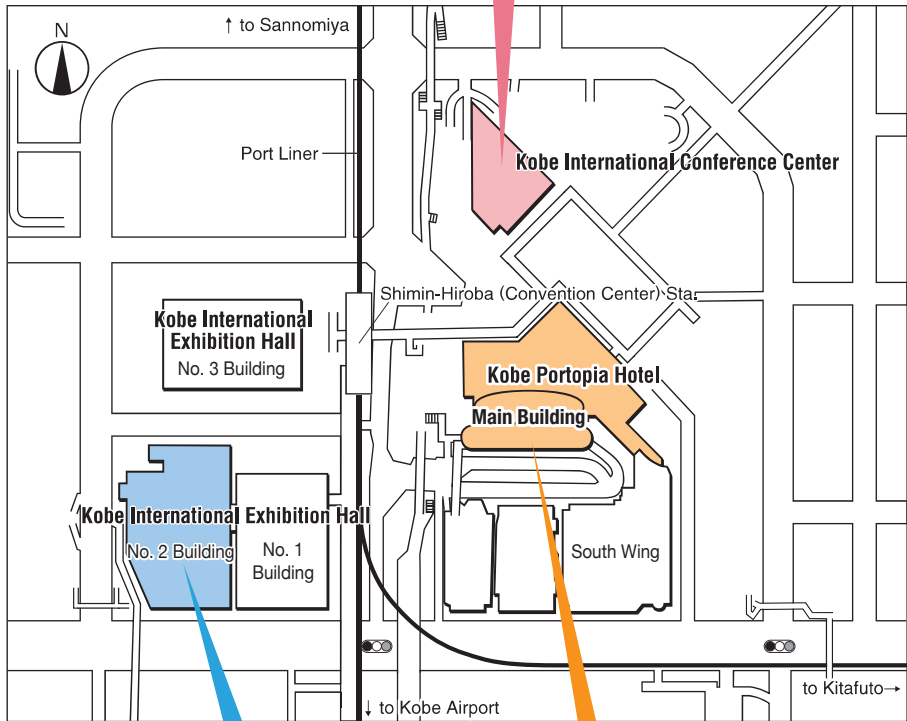

General Information

Access Map

Area Map

Kobe International Conference Center

- 5F Room F•G•H•I
- 4F Room D•E
- 3F Room B•C
- PC Center
- Cloakroom 2
- 1F Room A

Kobe International Exhibition Hall, No. 2 Building

- 3F Room L•M
- 2F Room J•K
- 1F Registration Desk
- Poster Presentation
- Company / Academic Exhibition
- Book Store
- Kobe Tour Guides Desk
- Physio Café (Refreshment Corner)
- Cloakroom 1

Kobe Portopia Hotel, Main Building B1F “Kairaku” Congress Dinner

Room Information

Room A	1F	Main Hall	Kobe International Conference Center
Room B	3F	International Conference Room	
Room C		Reception Hall	
Room D	4F	Meeting Rooms 401+402	
Room E		Meeting Room 403	
Room F	5F	Meeting Room 501	
Room G		Meeting Room 502	
Room H		Meeting Room 503	
Room I		Meeting Rooms 504+505	
Room J	2F	Conference Room 2A	Kobe International Exhibition Hall, No. 2 Building
Room K		Conference Room 2B	
Room L	3F	Conference Room 3A	
Room M		Conference Room 3B	
Poster Exhibition Physio Café	1F	Convention Hall	
Registration Desks	1F	Foyer	
Cloakroom 1	1F	Foyer	
Prayer Room	1F	Anteroom 1	
PC Center	3F	Foyer	
Cloakroom 2	3F	Foyer	
Headquater	3F	Meeting Room 305	

Floor Map

Kobe International Conference Center

Floor Map

Kobe International Conference Center

2F

To Shimin-Hiroba Sta., Kobe International Exhibition Hall, Kobe Portopia Hotel ↓

3F

Kobe International Conference Center