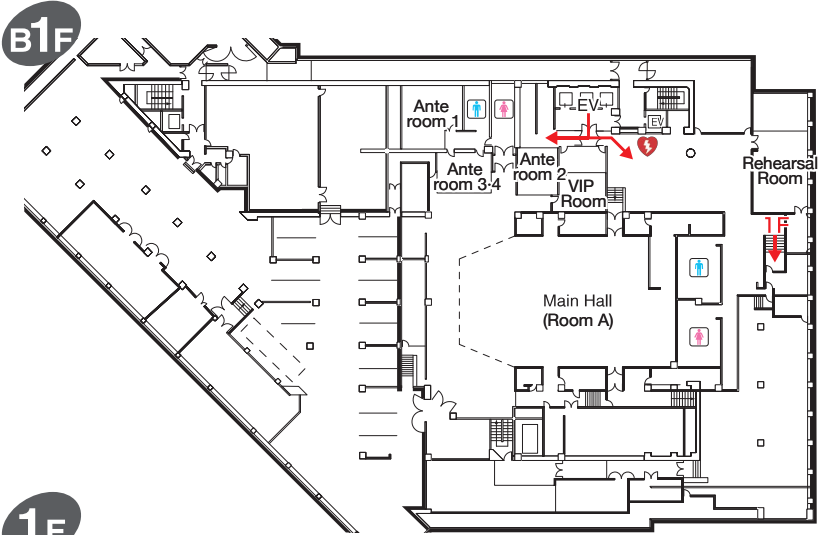

General Information

Access Map

Area Map

Kobe International Conference Center

- 5F Room F•G•H•I
- 4F Room D•E
- 3F Room B•C
- PC Center
- Cloakroom 2
- 1F Room A

Kobe International Exhibition Hall, No. 2 Building

- 3F Room L•M
- 2F Room J•K
- 1F Registration Desk
- Poster Presentation
- Company / Academic Exhibition
- Book Store
- Kobe Tour Guides Desk
- Physio Café (Refreshment Corner)
- Cloakroom 1

Kobe Portopia Hotel, Main Building B1F “Kairaku” Congress Dinner

Room Information

Room A	1F	Main Hall	Kobe International Conference Center
Room B	3F	International Conference Room	
Room C		Reception Hall	
Room D	4F	Meeting Rooms 401+402	
Room E		Meeting Room 403	
Room F	5F	Meeting Room 501	
Room G		Meeting Room 502	
Room H		Meeting Room 503	
Room I		Meeting Rooms 504+505	
Room J	2F	Conference Room 2A	Kobe International Exhibition Hall, No. 2 Building
Room K		Conference Room 2B	
Room L	3F	Conference Room 3A	
Room M		Conference Room 3B	
Poster Exhibition Physio Café	1F	Convention Hall	
Registration Desks	1F	Foyer	
Cloakroom 1	1F	Foyer	
Prayer Room	1F	Anteroom 1	
PC Center	3F	Foyer	
Cloakroom 2	3F	Foyer	
Headquater	3F	Meeting Room 305	

Floor Map

Kobe International Conference Center

Floor Map

Kobe International Conference Center

2F

To Shimin-Hiroba Sta., Kobe International Exhibition Hall, Kobe Portopia Hotel ↓

3F

Kobe International Conference Center