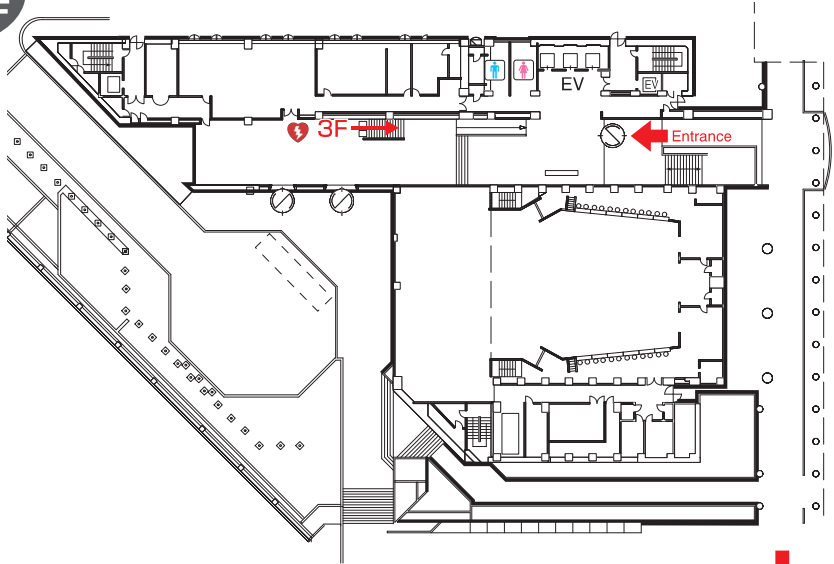

General Information

Access Map

Area Map

Kobe International Conference Center

- 5F Room F•G•H•I
- 4F Room D•E
- 3F Room B•C
- PC Center
- Cloakroom 2
- 1F Room A

Kobe International Exhibition Hall, No. 2 Building

- 3F Room L•M
- 2F Room J•K
- 1F Registration Desk
- Poster Presentation
- Company / Academic Exhibition
- Book Store
- Kobe Tour Guides Desk
- Physio Café (Refreshment Corner)
- Cloakroom 1

Kobe Portopia Hotel, Main Building B1F “Kairaku” Congress Dinner

Room Information

Room A	1F	Main Hall	Kobe International Conference Center
Room B	3F	International Conference Room	
Room C		Reception Hall	
Room D	4F	Meeting Rooms 401+402	
Room E		Meeting Room 403	
Room F	5F	Meeting Room 501	
Room G		Meeting Room 502	
Room H		Meeting Room 503	
Room I		Meeting Rooms 504+505	
Room J	2F	Conference Room 2A	Kobe International Exhibition Hall, No. 2 Building
Room K		Conference Room 2B	
Room L	3F	Conference Room 3A	
Room M		Conference Room 3B	
Poster Exhibition Physio Café	1F	Convention Hall	
Registration Desks	1F	Foyer	
Cloakroom 1	1F	Foyer	
Prayer Room	1F	Anteroom 1	
PC Center	3F	Foyer	
Cloakroom 2	3F	Foyer	
Headquater	3F	Meeting Room 305	

Floor Map

Kobe International Conference Center

Floor Map

Kobe International Conference Center

2F

To Shimin-Hiroba Sta., Kobe International Exhibition Hall, Kobe Portopia Hotel ↓

3F

Kobe International Conference Center