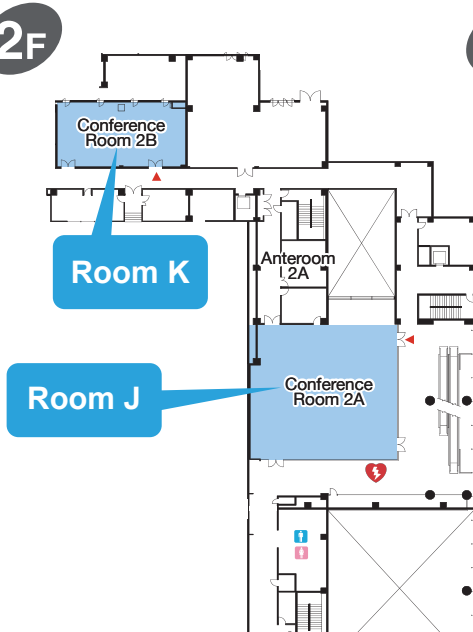

- 3F Room L•M
- 2F Room J•K
- 1F Registration Desk
- Poster Presentation
- Company / Academic Exhibition
- Book Store
- Kobe Tour Guides Desk
- Physio Café (Refreshment Corner)
- Cloakroom 1

Kobe Portopia Hotel, Main Building B1F “Kairaku” Congress Dinner

Room Information

Room A	1F	Main Hall	Kobe International Conference Center
Room B	3F	International Conference Room	
Room C		Reception Hall	
Room D	4F	Meeting Rooms 401+402	
Room E		Meeting Room 403	
Room F	5F	Meeting Room 501	
Room G		Meeting Room 502	
Room H		Meeting Room 503	
Room I		Meeting Rooms 504+505	
Room J	2F	Conference Room 2A	Kobe International Exhibition Hall, No. 2 Building
Room K		Conference Room 2B	
Room L	3F	Conference Room 3A	
Room M		Conference Room 3B	
Poster Exhibition Physio Café	1F	Convention Hall	
Registration Desks	1F	Foyer	
Cloakroom 1	1F	Foyer	
Prayer Room	1F	Anteroom 1	
PC Center	3F	Foyer	
Cloakroom 2	3F	Foyer	
Headquater	3F	Meeting Room 305	

Floor Map

Kobe International Conference Center

Floor Map

Kobe International Conference Center

2F

To Shimin-Hiroba Sta., Kobe International Exhibition Hall, Kobe Portopia Hotel ↓

3F

Kobe International Conference Center

4F

5F

Floor Map

Kobe International Exhibition Hall, No. 2 Building

1F

2F

3F