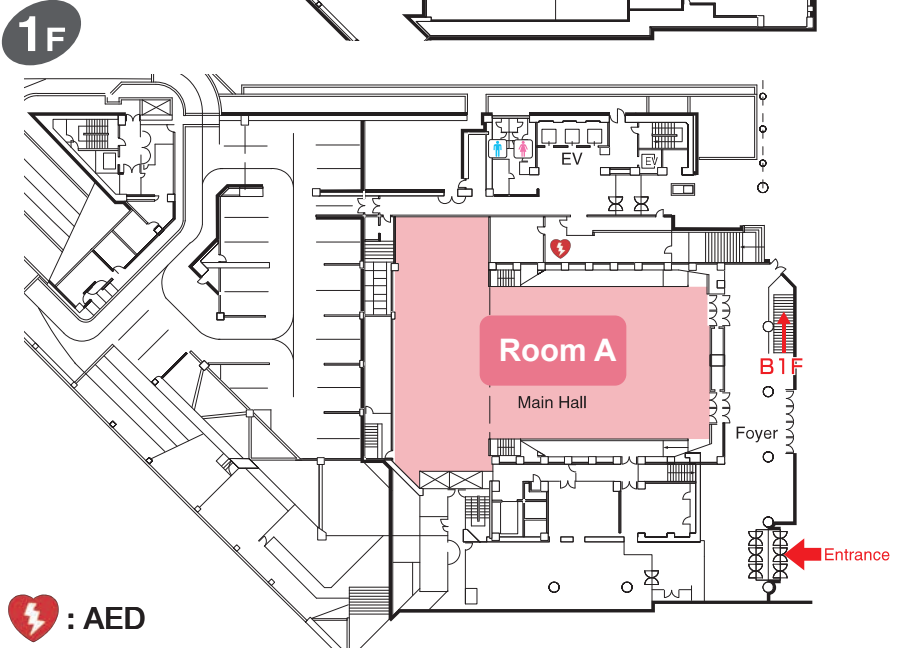

Room Information

Room A	1F	Main Hall	Kobe International Conference Center	
Room B	3F	International Conference Room		
Room C		Reception Hall		
Room D	4F	Meeting Rooms 401+402		
Room E		Meeting Room 403		
Room F	5F	Meeting Room 501		
Room G		Meeting Room 502		
Room H		Meeting Room 503		
Room I		Meeting Rooms 504+505		
Room J	2F	Conference Room 2A	Kobe International Exhibition Hall, No. 2 Building	
Room K		Conference Room 2B		
Room L	3F	Conference Room 3A		
Room M		Conference Room 3B		
Poster Exhibition Physio Café	1F	Convention Hall		
Registration Desks	1F	Foyer		
Cloakroom 1	1F	Foyer		
Prayer Room	1F	Anteroom 1		
PC Center	3F	Foyer		Kobe International Conference Center
Cloakroom 2	3F	Foyer		
Headquater	3F	Meeting Room 305		

Floor Map

Kobe International Conference Center