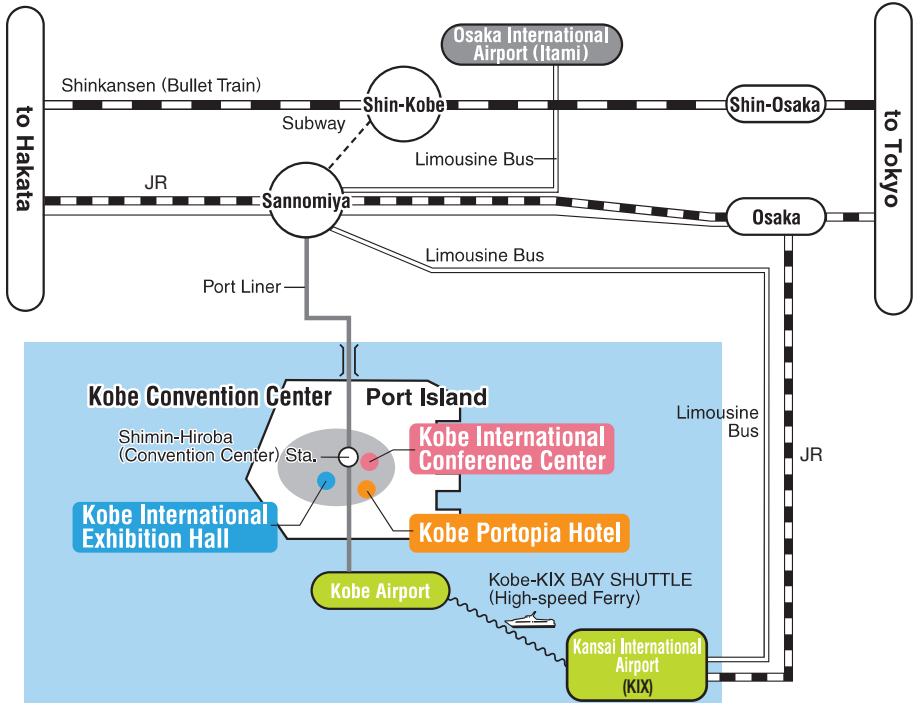

General Information

Access Map

Area Map

Kobe International Conference Center

- 5F Room F•G•H•I
- 4F Room D•E
- 3F Room B•C
- PC Center
- Cloakroom 2
- 1F Room A

Kobe International Exhibition Hall, No. 2 Building

- 3F Room L•M
- 2F Room J•K
- 1F Registration Desk
- Poster Presentation
- Company / Academic Exhibition
- Book Store
- Kobe Tour Guides Desk
- Physio Café (Refreshment Corner)
- Cloakroom 1

Kobe Portopia Hotel, Main Building B1F “Kairaku” Congress Dinner

Room Information

Room A	1F	Main Hall	Kobe International Conference Center
Room B	3F	International Conference Room	
Room C		Reception Hall	
Room D	4F	Meeting Rooms 401+402	
Room E		Meeting Room 403	
Room F	5F	Meeting Room 501	
Room G		Meeting Room 502	
Room H		Meeting Room 503	
Room I		Meeting Rooms 504+505	
Room J	2F	Conference Room 2A	Kobe International Exhibition Hall, No. 2 Building
Room K		Conference Room 2B	
Room L	3F	Conference Room 3A	
Room M		Conference Room 3B	
Poster Exhibition Physio Café	1F	Convention Hall	
Registration Desks	1F	Foyer	
Cloakroom 1	1F	Foyer	
Prayer Room	1F	Anteroom 1	
PC Center	3F	Foyer	
Cloakroom 2	3F	Foyer	
Headquater	3F	Meeting Room 305	

Floor Map

Kobe International Conference Center

Floor Map

Kobe International Conference Center

2F

To Shimin-Hiroba Sta., Kobe International Exhibition Hall, Kobe Portopia Hotel ↓

3F

Kobe International Conference Center